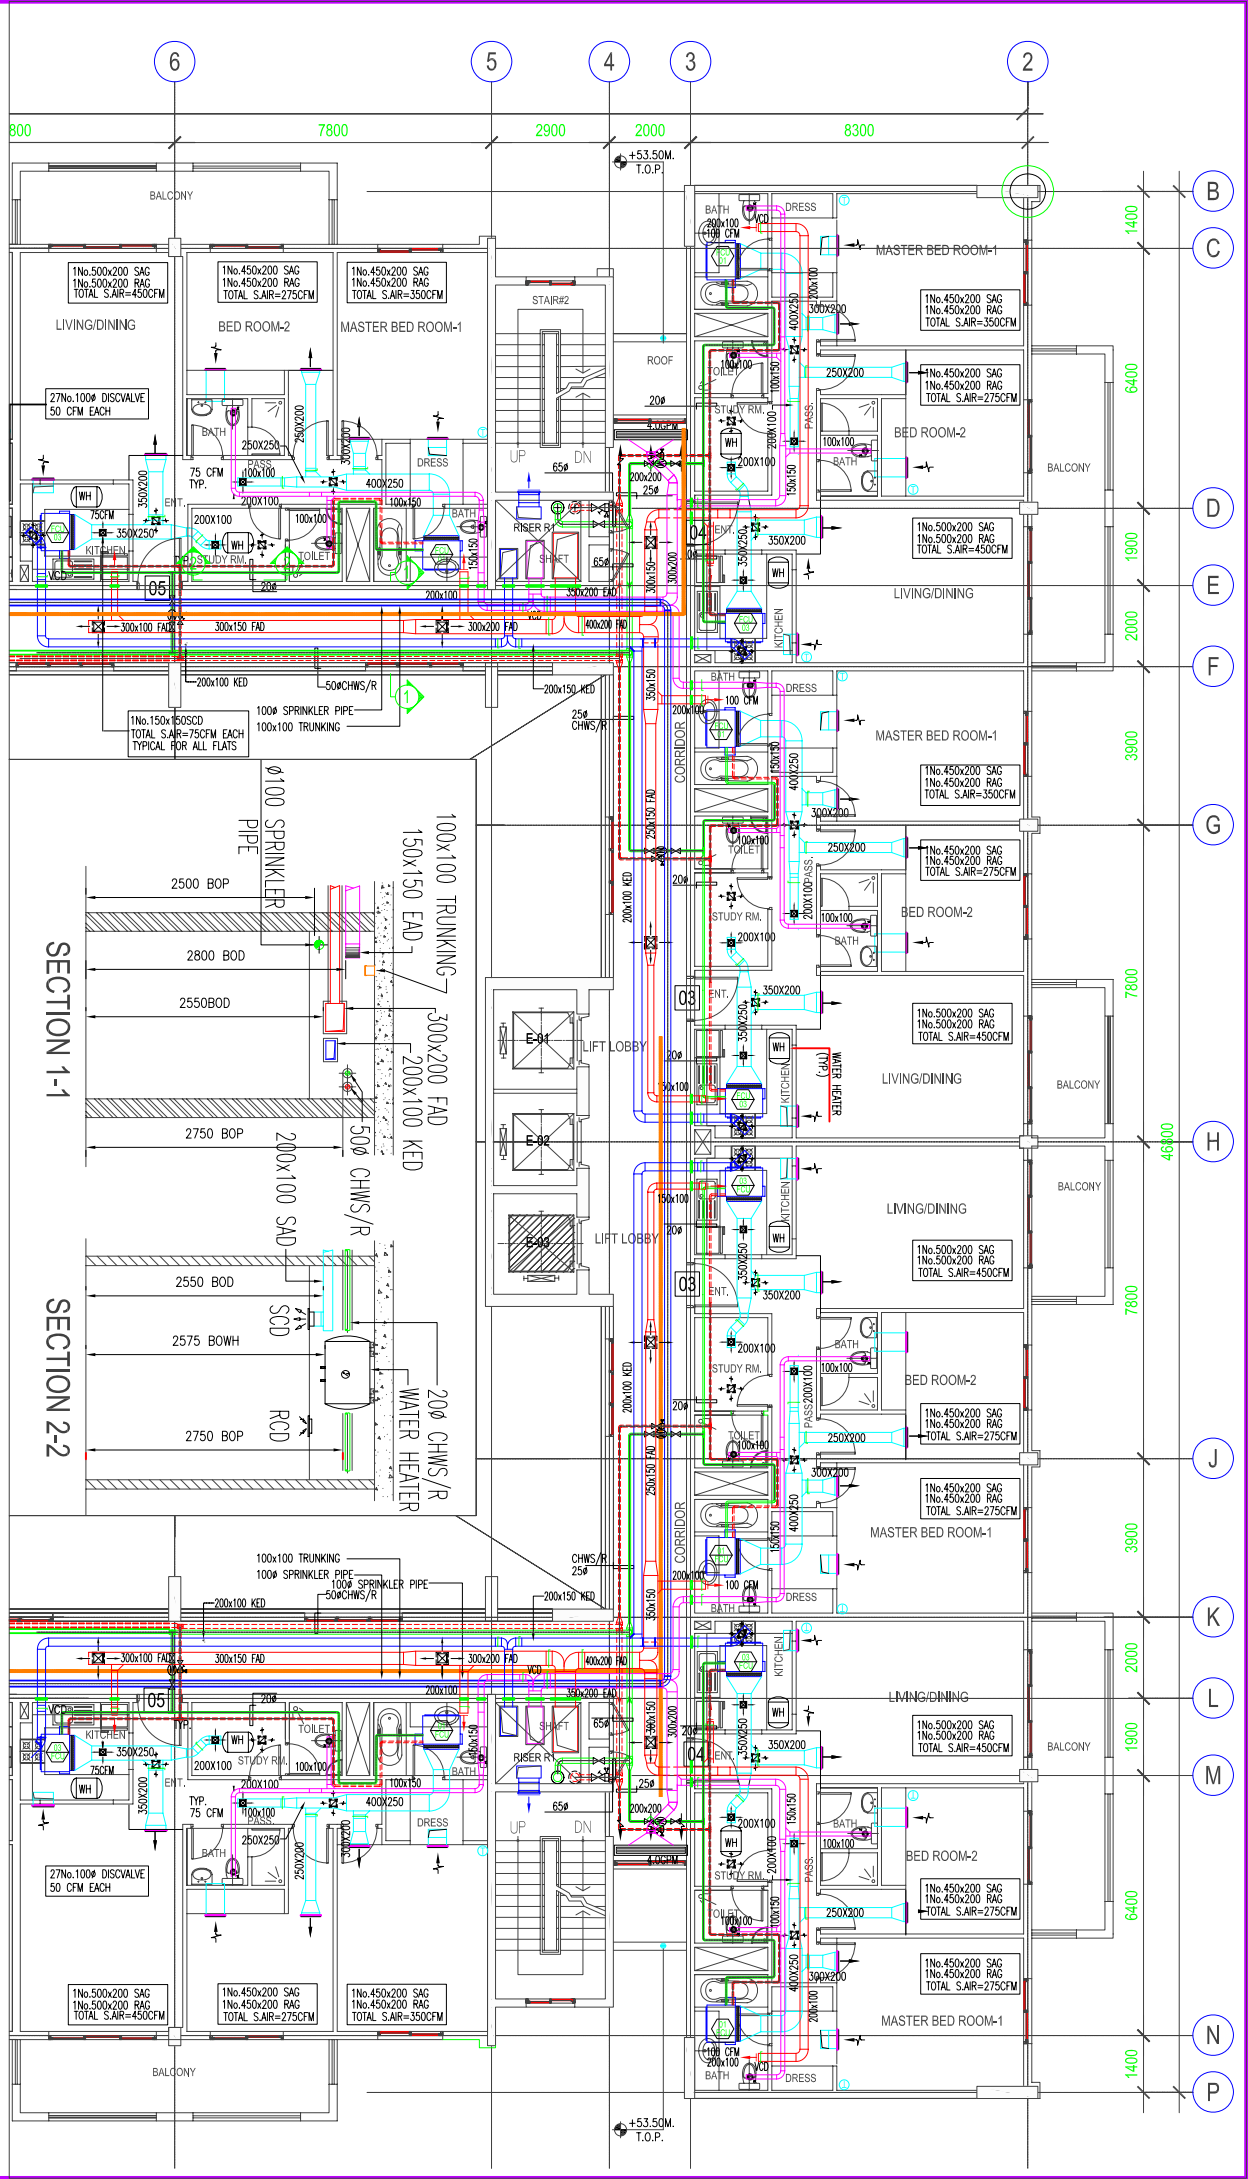

MEP CO-ORDINATION LAYOUT

SECTION 1-1

SECTION 2-2

YDPRO
 Engineering Consultants
 P.O. BOX 111105, DUBAI, U.A.E.
 TEL. 04-351 8 351, FAX. 04-351 8 350